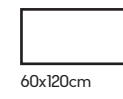

rock grey

oxide

snow

sand moon

basalt

Méreték:

100x100cm

60x120cm